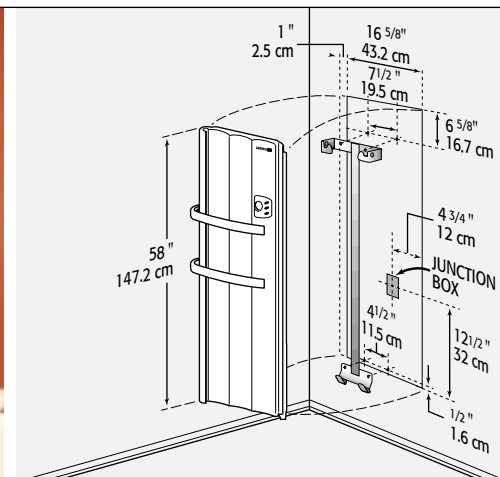

All-in-one innovative, the **Boléro** is an electric bathroom heater, as well as a year-round towel warming and dryer. It is designed using safe and proven technologies.

Boléro

HEATING ELEMENTS

- **Basic heating** *Radiant:* Radiant front panel with integrated surface element. Manual reset overheat protection. (750 W)
- **Quick heat** *Fan-forced heat:* Low-thermal-mass heating element combined with low-pressure centrifugal blower. Resettable overheat protection. (1250 W) Reset by turning heater off.

TEMPERATURE CONTROL

- **Digital thermostat** Built-in 2-stage digital thermostat ultrasensitive to 1/10°C (1/5°F) for radiant front panel and full power mode control (2000 W radiant and fan-forced heat).
- **Timer** One-touch electronic timer: 30-minutes, 1 hour, 2 hours for quick heating or fast drying, with indicator light.

CONTROL PANEL

- **Location** Located on the front of the unit.
- **Dial** Thermostat control.
- **One-touch button**
  1. 1 On/Off, also serves as overheat protection reset and as full power mode selector with indicator light.
  2. 2 Timer control with indicator light.
  3. 3 Room temperature ventilation control with indicator light.
- **Indicator light** Heating indicator light.

CABINET

- **Steel construction** with polyester/epoxy anti-rust powder coating.
- **Cabinet** Splash-proof construction with rounded edges and built-in side wire covers.
- **Louvres** Lateral cross flow air outlet, drying towels and moving air horizontally across the room.
- **Filter** Easy-to-clean, removable rear-mounted dust filter for easier maintenance.
- **Accessories** Three (3) bars and two (2) pegs included.
- **Color** BB = White

INSTALLATION

- **Installation** Quick-mounted surface installation with screw-in bracket, that also serves as marking template.
- **Connection** Flexible armoured power cord supplied with heater. Installation requires wall box (not included).
- **Installation height** 6 in (15 cm)
- **Clearances** ■ **Front:** 20 in (50 cm)   ◀ **Sides:** 6 in (15 cm)   ▲ **Above:** 6 in (15 cm).

MODEL	Catalog No.	Color	Power 240-V	Height		Width		Thickness		Weight	
				cm	in	cm	in	cm	in	kg	p
BOLÉRO ②	7657-C20	BB	2 000 W	146,7	58	42,7	16 5/8	16,8	6 3/8	19,0	41,8
				WITH BARS		42,7	16 5/8	22,5	9	--	--

② Compatible with the Convectair Programmer system (see technical specifications for catalogue number 7392).

For guaranteed, dependable operation, we recommend that all units be installed by a licensed electrical contractor.