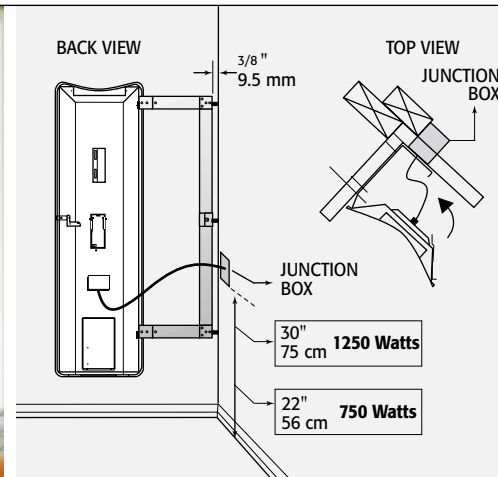

When there's no room for a conventional heater, the **Opera** provides an absolutely unique solution. It's designed to be installed vertically in a corner and heats gently with radiant heat.

Opera

HEATING ELEMENT

Basic heating *Radiant heat* Ribbed-high-emissivity monoblock element made of aluminum alloy. Automatic reset overheat protection with warning lights.

TEMPERATURE CONTROL

Electronic thermostat Built-in electronic proportional-action thermostat ultrasensitive to 1/10°C (1/5°F).

CONTROL PANEL

Location Located on the top (750 W) or the back (1250 W) by pivoting the unit, with see-through lockable protective cover.

Switch On/Off switch.

Dial Thermostat control dial can be locked.

Mode-function selector 4-mode-function selector with indicator light: Comfort; Economy (setback of 4°C / 7°F below the Comfort settings); Frost Protection (8°C / 45°F); Program (automatic setback when connected to the Convectair Programmer – see technical specifications for catalogue number 7392).

Indicator light Heating indicator light.

CABINET

Steel construction with polyester/epoxy anti-rust powder coating.

Cabinet Heater rotates on hinges from right to left, providing access to control panel and mounting bracket.

Louvres Perforated concave front panel for better radiant heat.

Accessories Optional towel-bar kit can be used to warm and dry towels.

Color **BB** = White **GR** = Greige

INSTALLATION

Installation Quick-mounted surface installation with easy snap-on bracket.

Connection Flexible cord connection, including junction box cover. Installation requires 2" X 3" wall box (not included).

Installation height 6 in (15 cm).

Clearances ■ **Front:** 30 in (75 cm) ◀ **Sides:** 16 in (40 cm) ▲ **Above:** 9 1/2 in (24 cm).

MODEL	Catalog No.	Color	Power 240-V	Height		Width		Thickness		Weight	
				cm	in	cm	in	cm	in	kg	p
OPERA ② (SP)	7720-C07	BB GR	750 W	100	39 1/2	25	10	17	7 3/4	7,5	16,6
	7720-C12	BB GR	1 250 W	151	59 1/2	25	10	17	7 3/4	10,1	22,2

② Compatible with the Convectair Programmer system (see technical specifications for catalogue number 7392).

(SP) Control panel designed to accept the 7392 Programmer module.

For guaranteed, dependable operation, we recommend that all units be installed by a licensed electrical contractor.